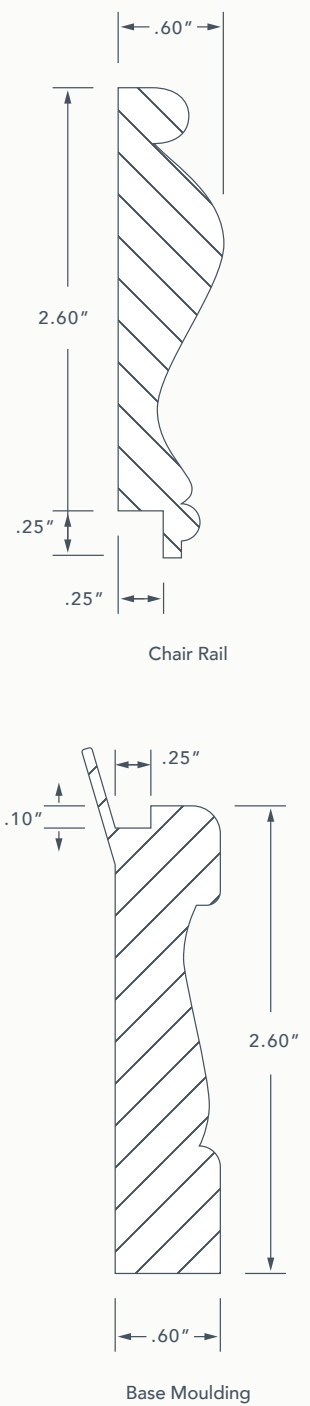

3 REVERSIBLE

Our 3 ft. and 8ft. planking offer a design selection- 3 narrow planks (2.36 in. wide per plank) on one side of the panel and two large planks (3.54 in. wide per plank) on the other.

4 TRIMMABLE

3 FT SMOOTH WAINSCOT

- Set: Set: 6 pieces of panel (36 in. high x 7 ¼ in. wide)
- Each package covers an area of wall that is 36 in. by 43 ½ in.

8 FT SMOOTH WAINSCOT

- Set: Set: 7 pieces of panel (96 in. high x 7 ¼ in. wide)
- Each package covers an area of wall that is 96 in. by 43 ½ in.
- Can be easily trimmed to be used as wainscot (34 or 48 in.) or cut to any desired length

TRIM KIT

- Set includes 1 piece of chair rail and 1 piece of bottom rail
- Base moulding comes with a rubber piece on the top to prevent any water from seeping between the wall and the planks

PLANK DETAIL

- Reversible: 3 narrow planks (2.36 in. wide per plank) on one side of the panel and two large planks (3.54 in. wide per plank) on the other

REVERSIBLE WALL PANEL

WWW.PLASTPROINC.COM

© 2021 Plastpro Inc. All Rights Reserved