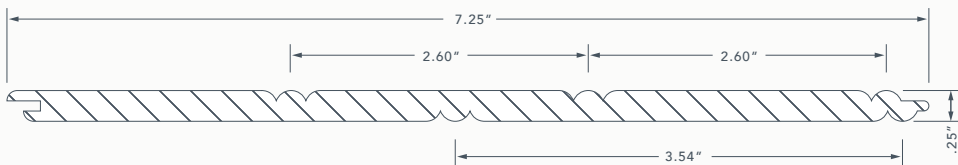

3 FT SMOOTH WAINSCOT

- Set: Set: 6 pieces of panel (36 in. high x 7 ¼ in. wide)
- Each package covers an area of wall that is 36 in. by 43 ½ in.

8 FT SMOOTH WAINSCOT

- Set: Set: 7 pieces of panel (96 in. high x 7 ¼ in. wide)
- Each package covers an area of wall that is 96 in. by 43 ½ in.
- Can be easily trimmed to be used as wainscot (34 or 48 in.) or cut to any desired length

TRIM KIT

- Set includes 1 piece of chair rail and 1 piece of bottom rail
- Base moulding comes with a rubber piece on the top to prevent any water from seeping between the wall and the planks

PLANK DETAIL

- Reversible: 3 narrow planks (2.36 in. wide per plank) on one side of the panel and two large planks (3.54 in. wide per plank) on the other

REVERSIBLE WALL PANEL

WWW.PLASTPROINC.COM

© 2021 Plastpro Inc. All Rights Reserved