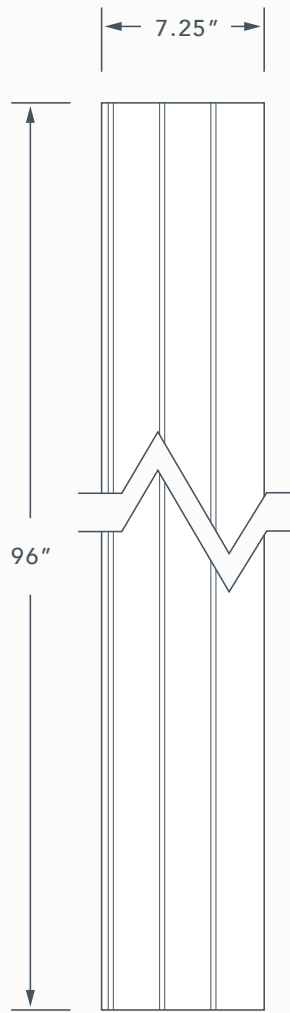

3 REVERSIBLE

Our 3 ft. and 8ft. planking offer a design selection- 3 narrow planks (2.36 in. wide per plank) on one side of the panel and two large planks (3.54 in. wide per plank) on the other.

4 TRIMMABLE

Our 8 ft. (96 in.) planking can be trimmed for use as wainscot (34 or 48 in.) or cut to any desired length.

5 HIGH SAFETY RATINGS

A safe addition to the home, this wainscoting product meets the ASTM E84 Class A rating.

3 FT SMOOTH WAINSCOT

- Set: Set: 6 pieces of panel (36 in. high x 7 ¼ in. wide)
- Each package covers an area of wall that is 36 in. by 43 ½ in.

8 FT SMOOTH WAINSCOT

- Set: Set: 7 pieces of panel (96 in. high x 7 ¼ in. wide)
- Each package covers an area of wall that is 96 in. by 43 ½ in.
- Can be easily trimmed to be used as wainscot (34 or 48 in.) or cut to any desired length

- Reversible: 3 narrow planks (2.36 in. wide per plank) on one side of the panel and two large planks (3.54 in. wide per plank) on the other

REVERSIBLE WALL PANEL

WWW.PLASTPROINC.COM

© 2021 Plastpro Inc. All Rights Reserved